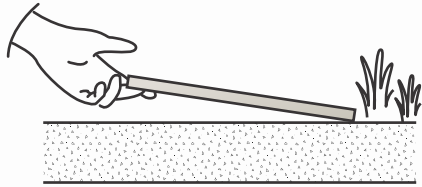

### HOW TO INSTALL

Dig the soil at least 10cm during warm and dry weather or deeper in a cold or wet climate. Compact the soil at the base at a leaning angle to avoid water stagnation. Place a layer of gravel and compact again. Place a layer of new gravel or sand for a leveled surface. Then, lay the tile leaving a gap of 5mm at joints.

Tile spacers could also be used for easy installation. Level the surface with a straight edge and use a rubber hammer to rectify the minor height differences if any. Fill the joints with a thin layer of sand or polymeric sand.

### OUTDOOR LAYING ON RAISED FLOORING

A raised-level flooring can be created on terraces or accessible attics, it is possible to allow water or rainwater drainage.

Prepare an even base with screed with desired slope and levels. Position the pedestal according to the desired size and use the slope corrector, if necessary. Install the tiles as desired and carefully over the frames of the pedestals or on the pedestals directly. During the installation process, correctly adjust each pedestal to achieve a smooth flat floor.