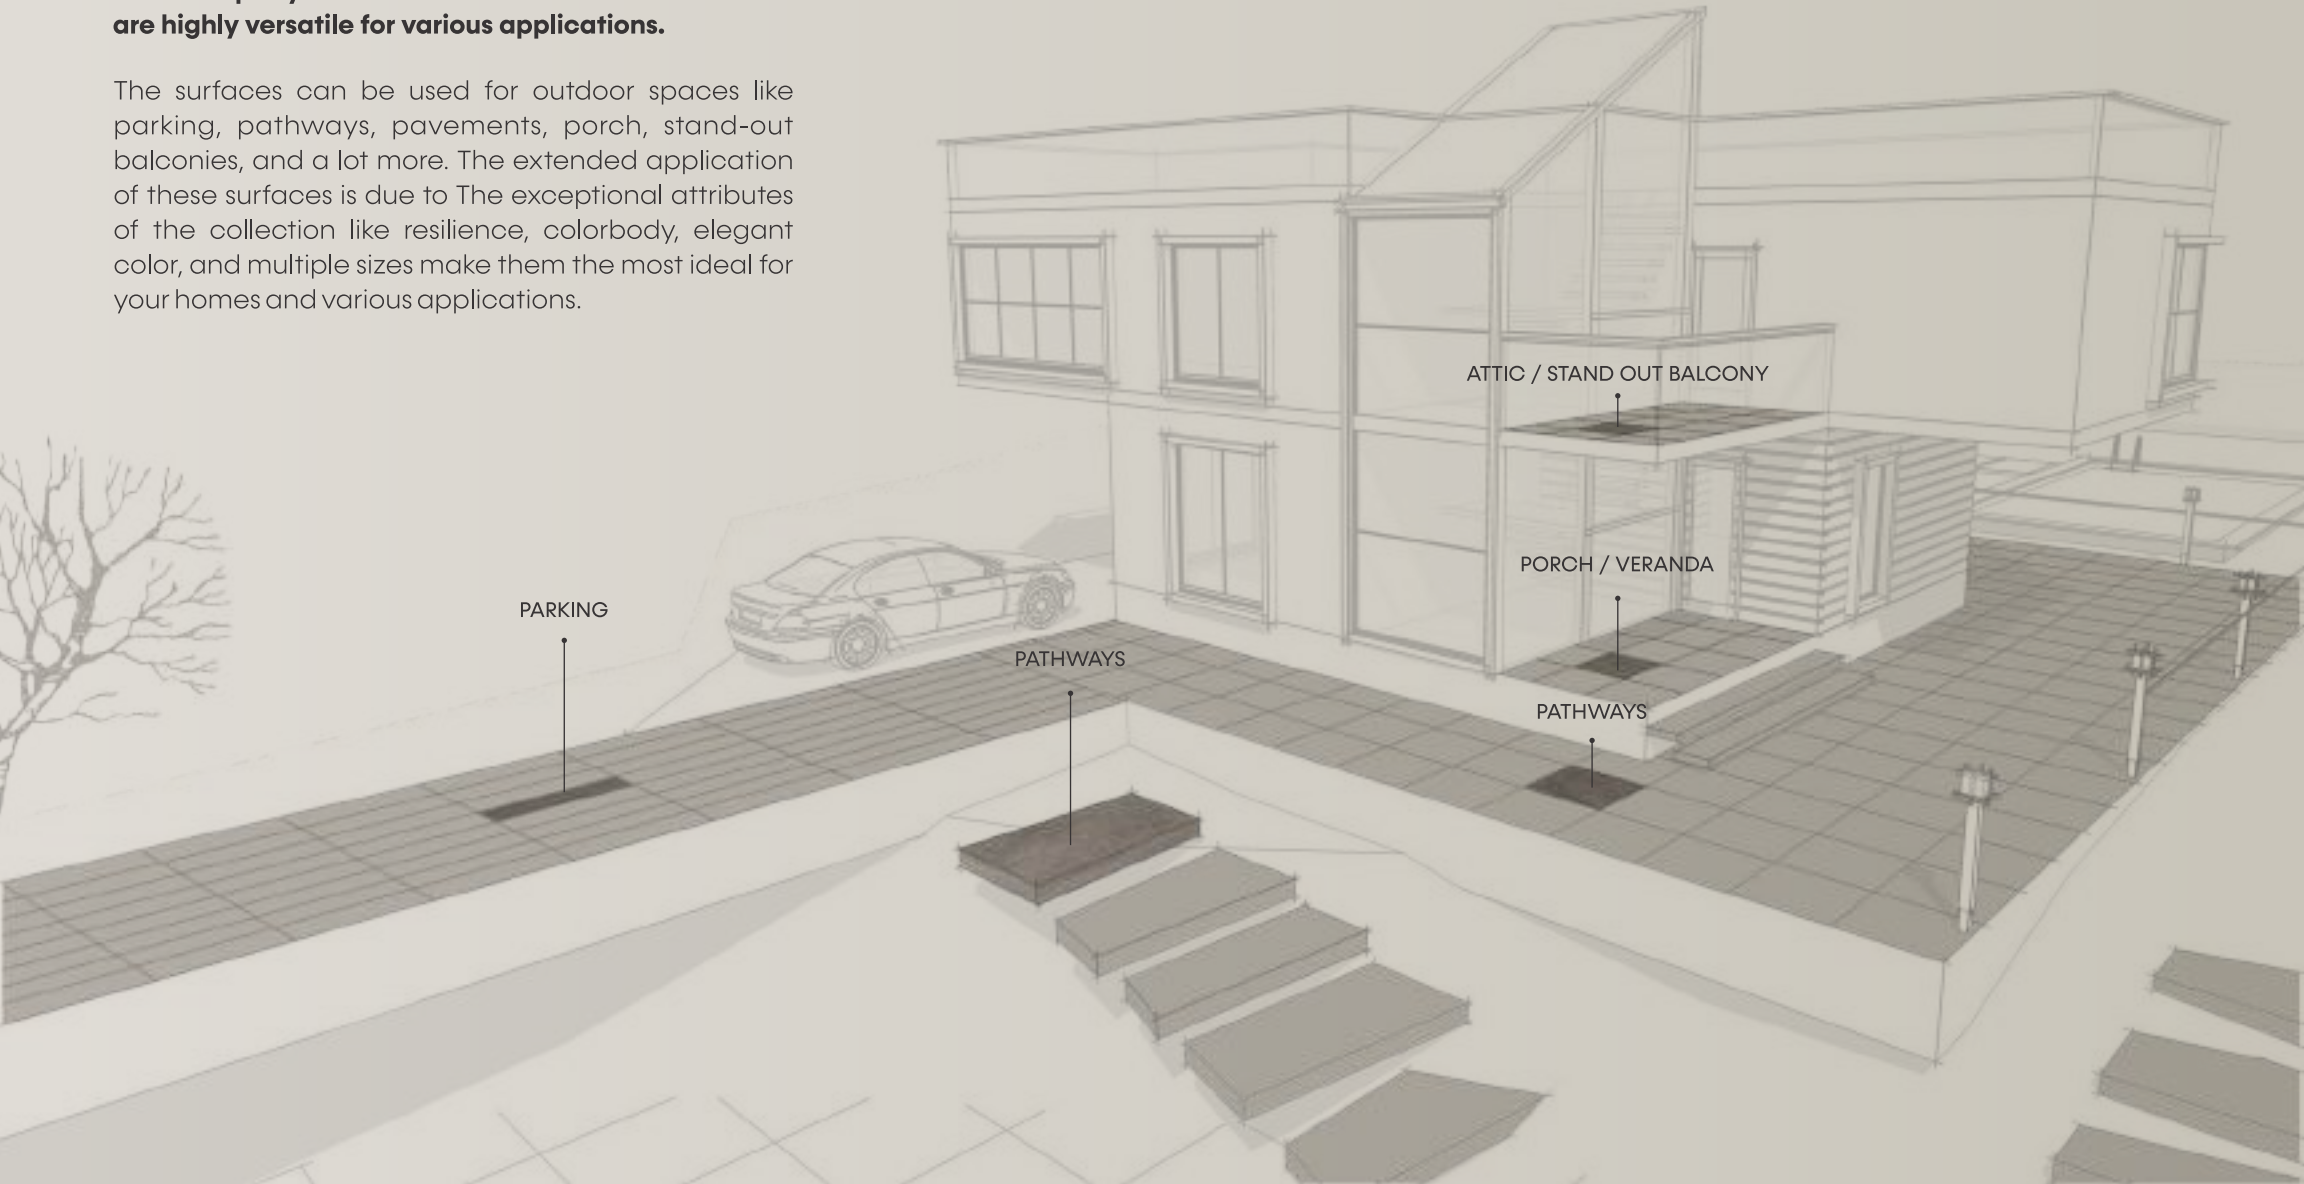

**600x1200mm**  
**60x120cm**

**600x900mm**  
**60x90cm**

**600x600mm**  
**60x60cm**

**The exemplary surfaces of the ZENITH STONE collection are highly versatile for various applications.**

The surfaces can be used for outdoor spaces like parking, pathways, pavements, porch, stand-out balconies, and a lot more. The extended application of these surfaces is due to the exceptional attributes of the collection like resilience, colorbody, elegant color, and multiple sizes make them the most ideal for your homes and various applications.