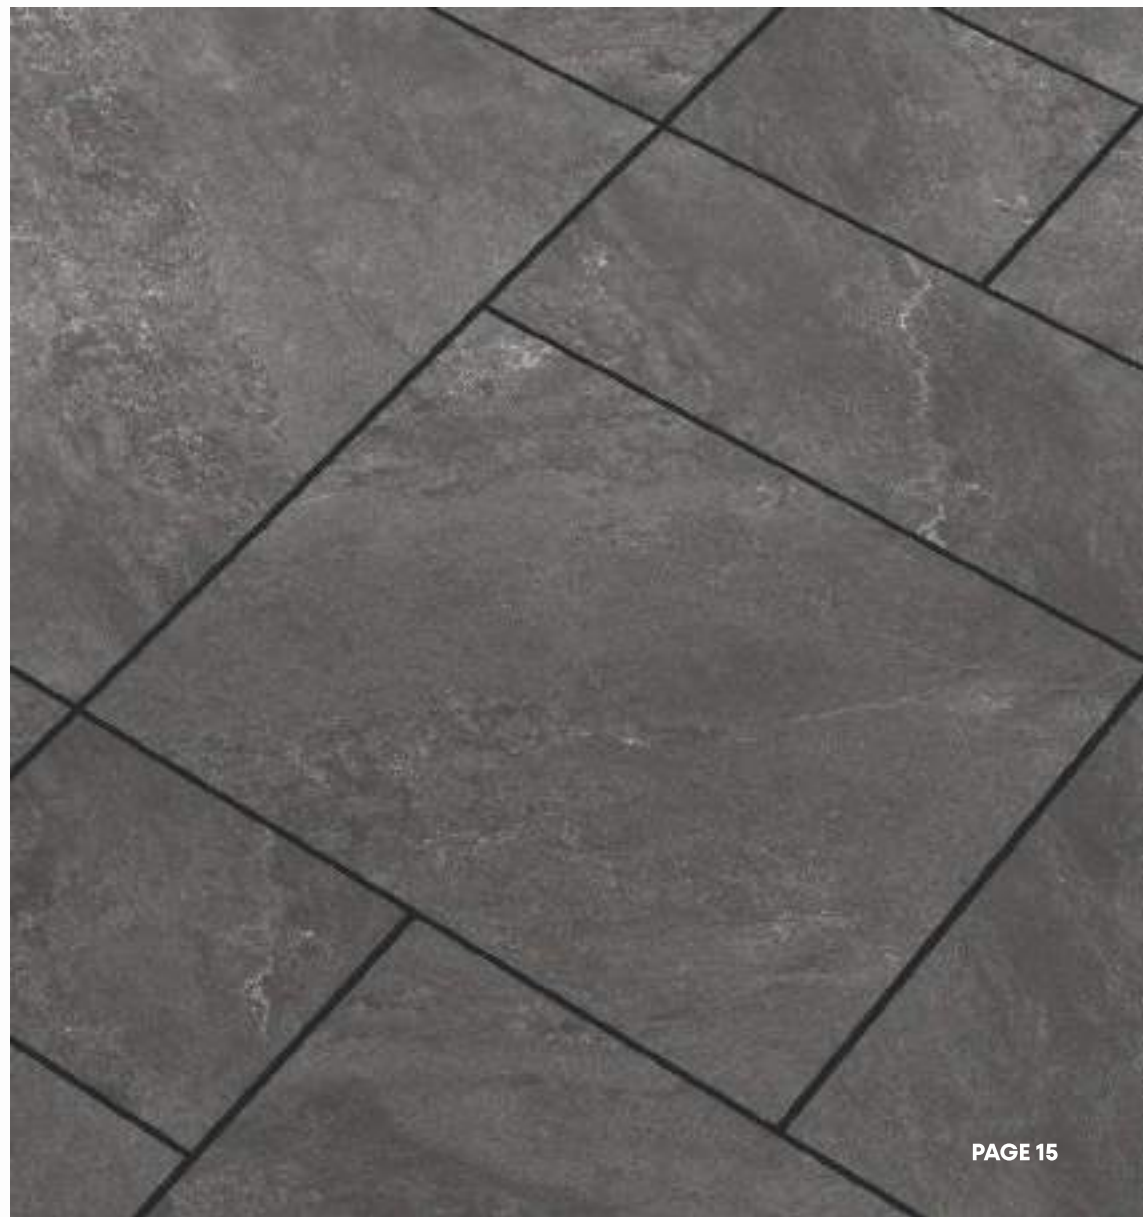

## JUPITER BLACK

**COLORBODY**  
**R11 SURFACE**

**600x600mm**

Available Sizes

**600x1200mm**  
**600x900mm**

**20 mm** **OUTDOOR PORCELAIN**

**4**  
RANDOM

**ZENITH STONE**  
DESIGN YOUR DREAM SPACE