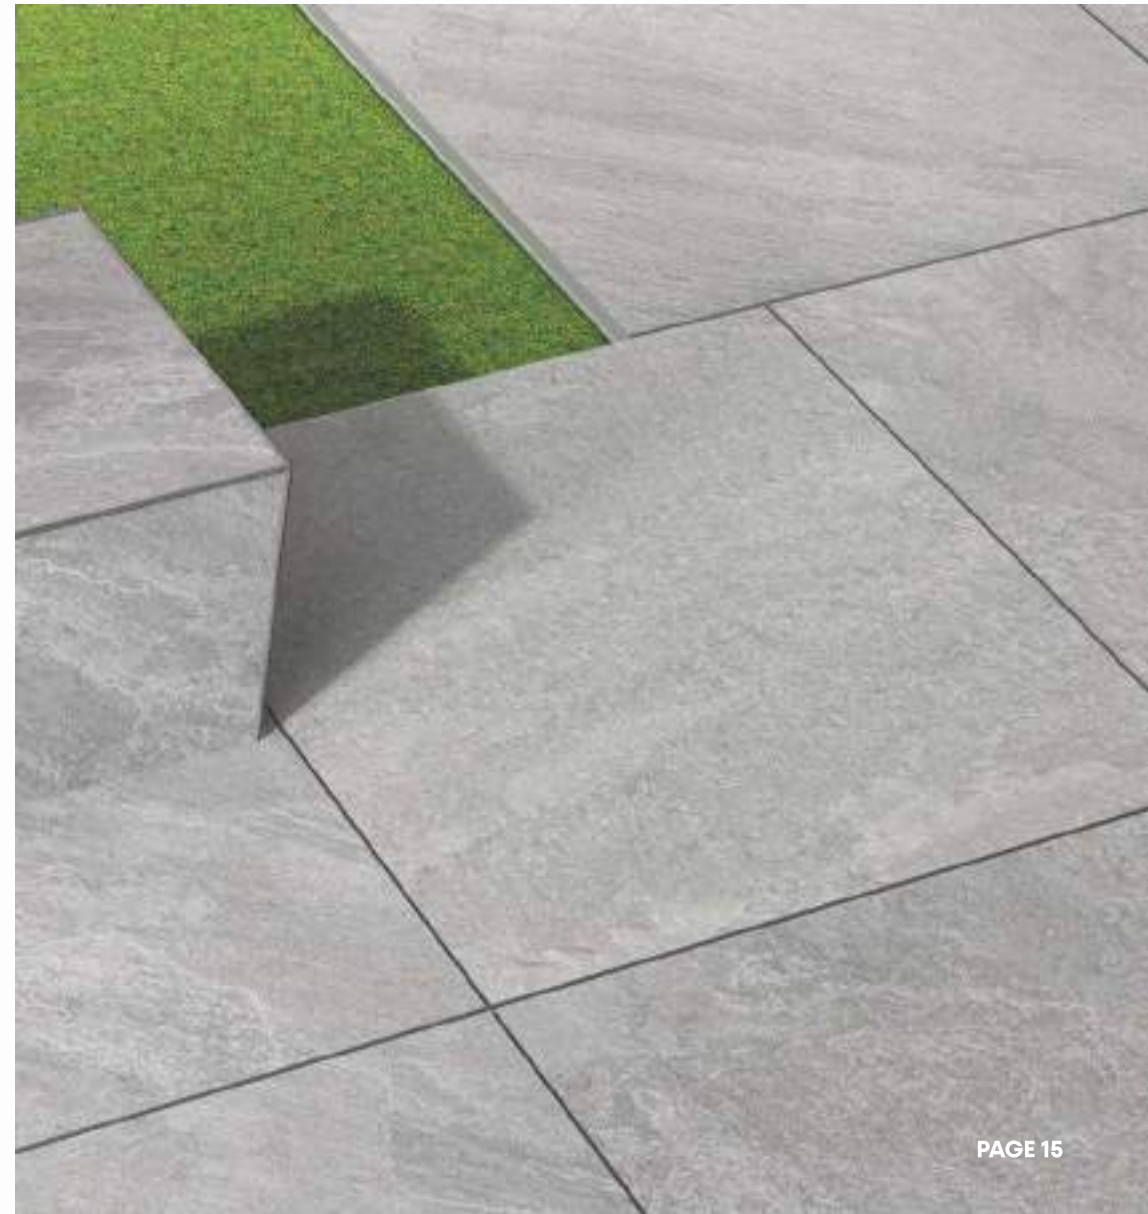

## AREZIA SLATE GREY

**COLORBODY**  
**R11 SURFACE**

**600x600mm**

Available Sizes

**600x1200mm**  
**600x900mm**

**20 mm** **OUTDOOR PORCELAIN**

**11**  
RANDOM